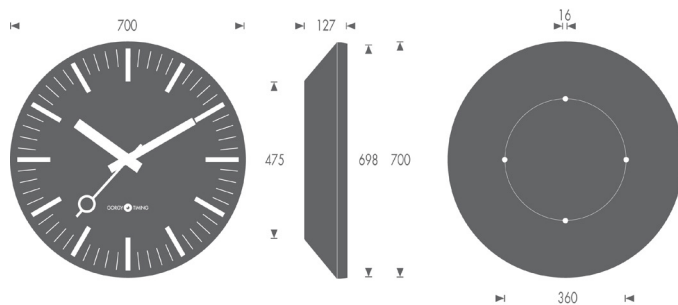

HANDI® TGV 93-700

Round clock with hands for outdoor use
DIAMETER 70 cm
Design approved by the SNCF Development Department

PROVIDED ONLY ON REQUEST

Key features

- Black dial.
- Glass screen printed black with yellow index for hours and minutes.
- Yellow hands for hour, minute and, second.
- Black waterproof case delivered with 4 wall mount spacers.
- (For new installation, foresee the fixing ring)
- IP 53 SECURIT glass
- Internal long lighting

Specifications

Power supply (depending on versions)	230VAC
Certifications	CE, EN 60950, EN 55022, EN 55024
IP	IP 53
MTBF	NC
MTTR	Motherboard: 10 min Power board: 10 min Lightning: 20 min - Movement: 20 min
Weight	14 Kg
Operating temperature	-20°C to +50°C
Dimensions	Diameter : 700 mm Thickness : 127 mm

ITEM CODE	
------------------	--

VERSION		
AFNOR NFS 87500 (Hrs. Min. Sec)	■	2078/380-V2
MOUNTING		
Screws +mounting plate	<input type="checkbox"/>	2P50-V2
*Screws+ hang length 700mm	<input checked="" type="checkbox"/>	A10_C
*Screws+ hang length 300mm	<input checked="" type="checkbox"/>	A10_A
*Screws+ hang length 400mm	<input checked="" type="checkbox"/>	A10_E
*Screws+ hang length 500mm	<input type="checkbox"/>	A10_B
*Hanging piece centred on 2 poles Length 480mm + screws	<input checked="" type="checkbox"/>	A10_6
*Pièce d'accroche sur mât 80x80mm + visserie	<input checked="" type="checkbox"/>	A10_D
*hang's parts centered on mast 80x80+ screws	<input checked="" type="checkbox"/>	A10_11
*hang's parts for mast model PETIT JEAN – Length 500	<input checked="" type="checkbox"/>	A10_9