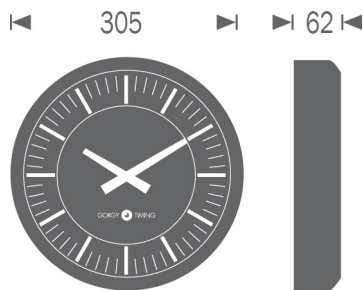

HANDI® TGV 30 INDOOR

Round SINGLE FACE analog clock.

Diameter 30cm

This clock is based on the design of the platform clock 93.700

PROVIDED ONLY ON REQUEST

Key features

- Approved by the Planning Directorate of SNCF
- Black dial
- Black glass screen printed with yellow index for hours and minutes
- Yellow hands
- Wall mount
- Indoor use

Specifications

Power supply (depending on versions)	230VAC ou Poe
Certifications	CE, EN 60950, EN 55022, EN 55024
IP	IP 40 standard
MTBF	85 000 h
MTTR	15 min
Weight	1,1 Kg
Operating temperature	-20°C to +50°C
Dimensions	Diameter : 305,2 mm Thickness : 62 mm